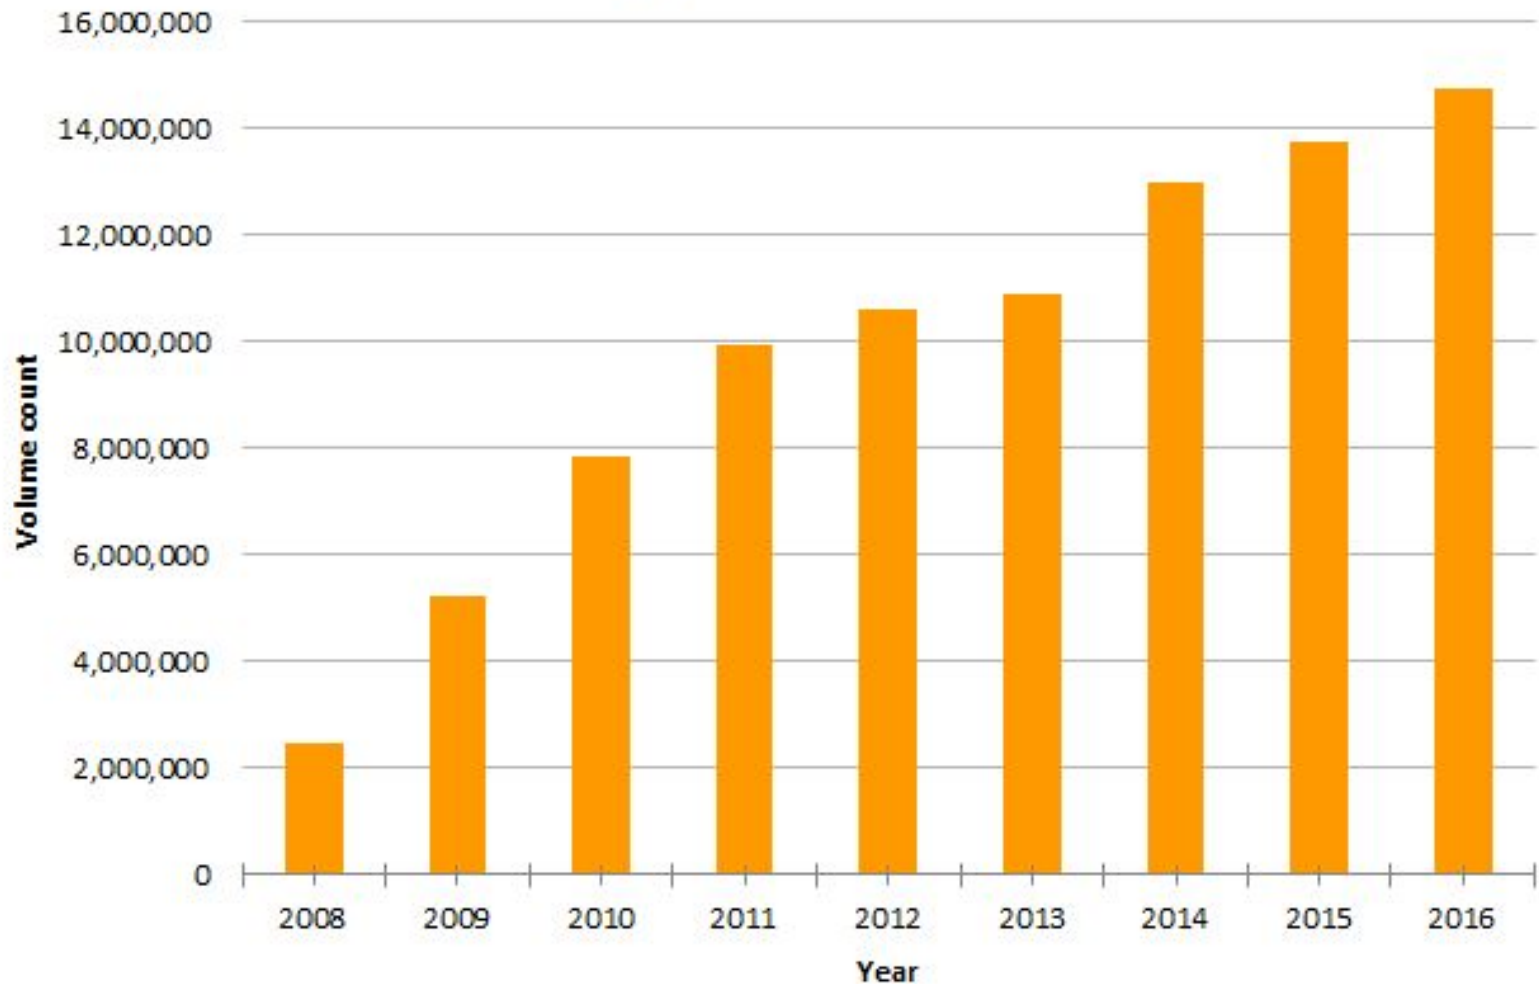

# Volumes in Collection: Nov. 2016

- 14,748,975 total items
  - 7.4 million book titles
  - 405,345 serial titles
  - 759,884 US federal government documents
  - 5.7 million items open (public domain & CC-licenses)

## Repository Growth Last 12 Months