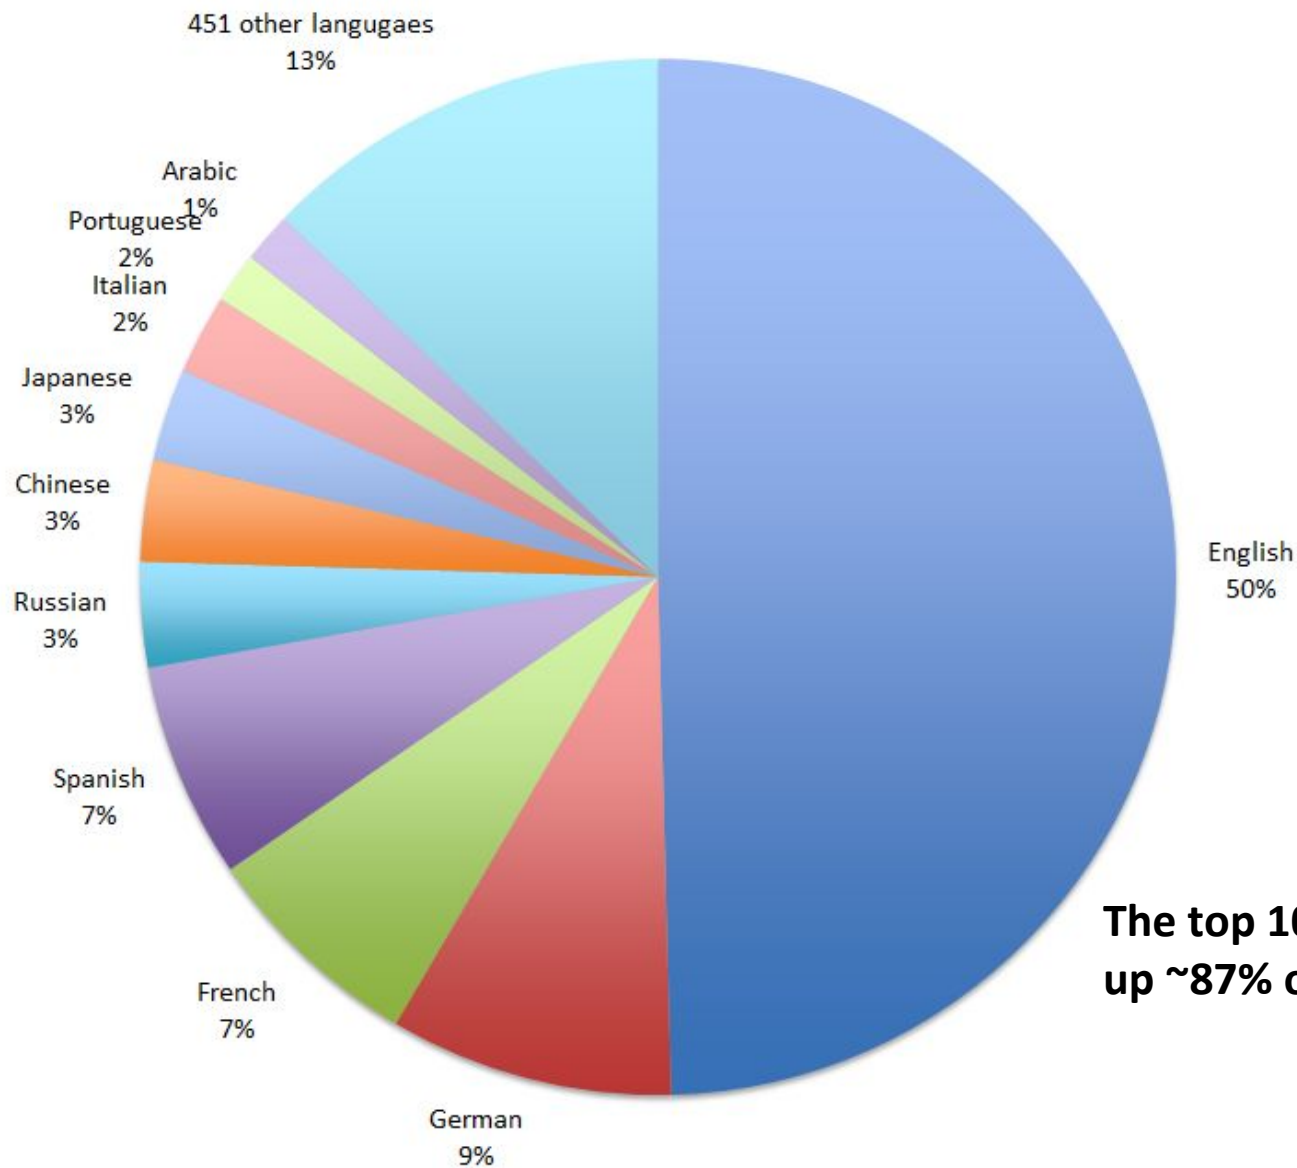

Language Distribution of All Works in HathiTrust, November 2016

The top 10 languages make up ~87% of all content