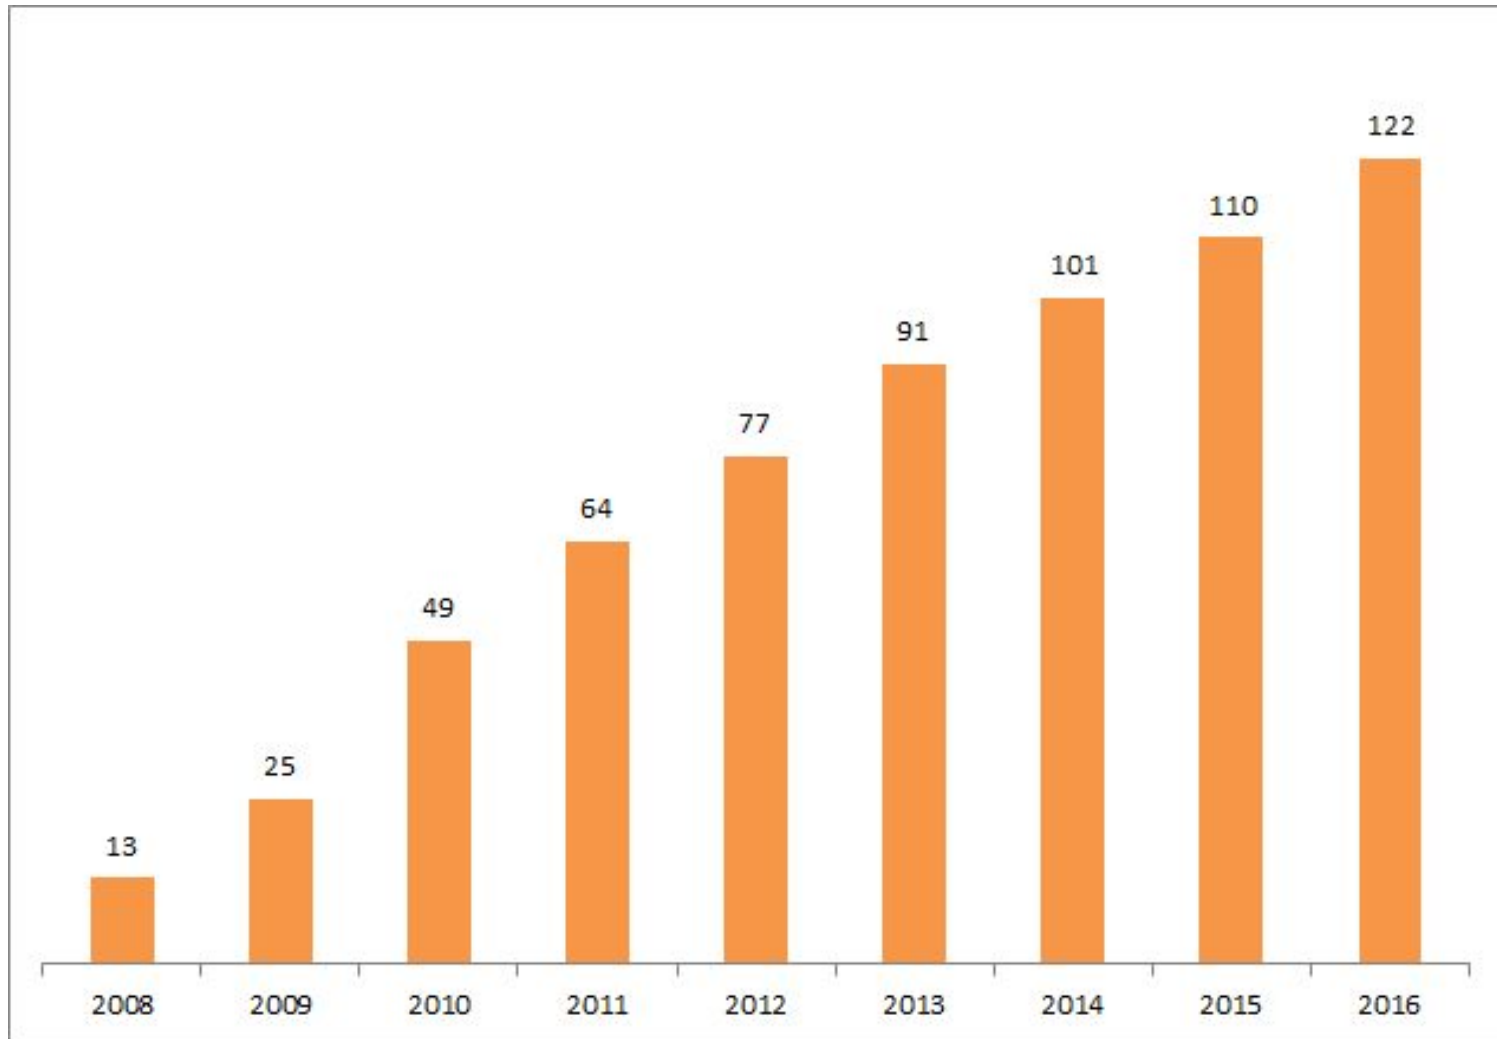

# 2016 Annual Member Meeting Welcome

---

November 10, 2016  
Big Ten Conference Center  
Chicago, IL

**#HTMM16**

# Growth in Membership