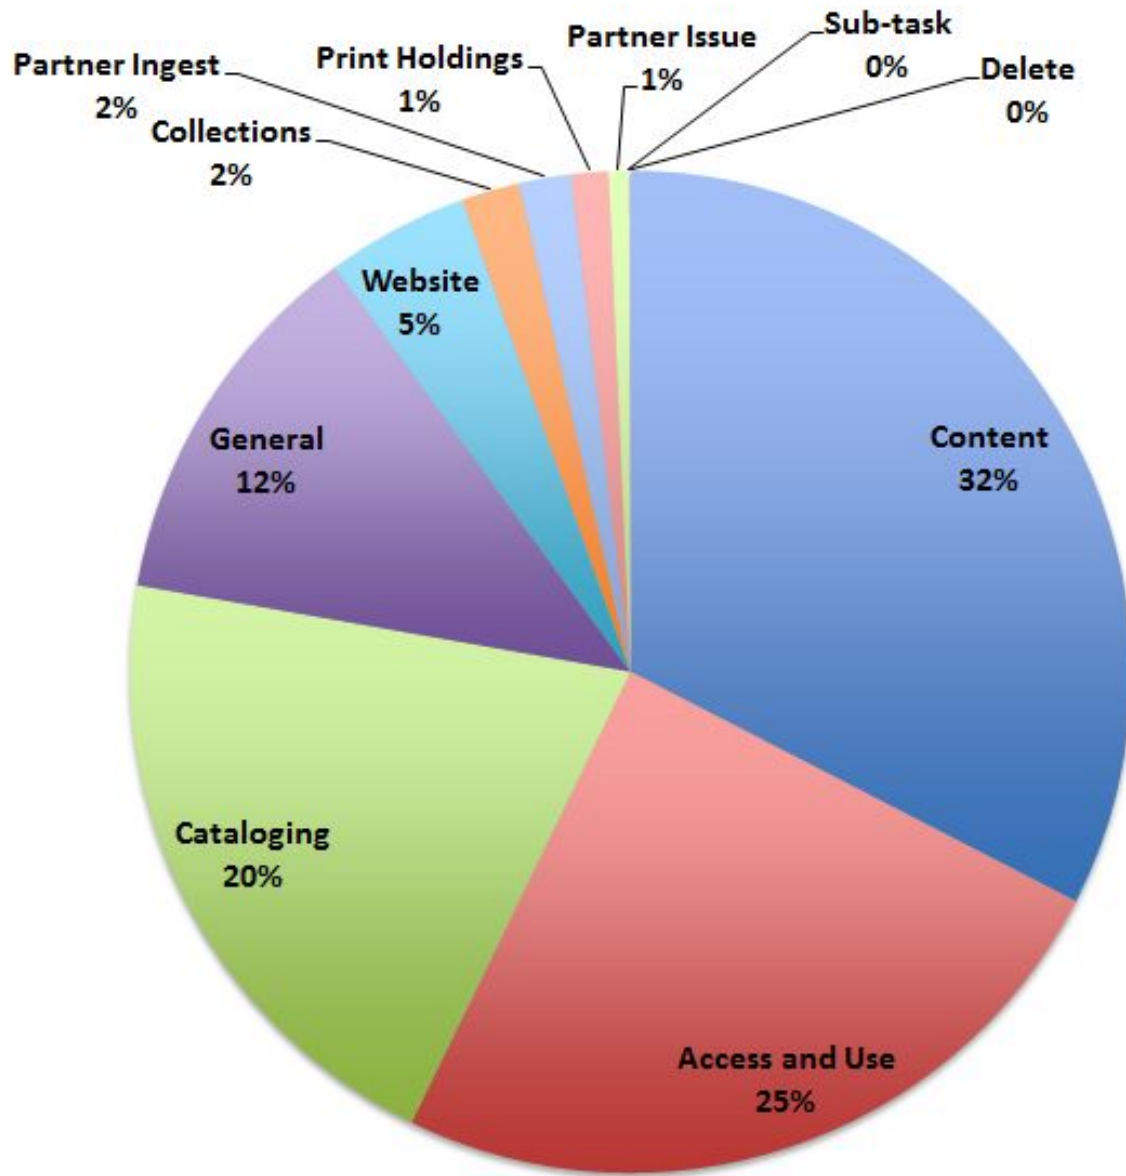

Most Common User Support Categories