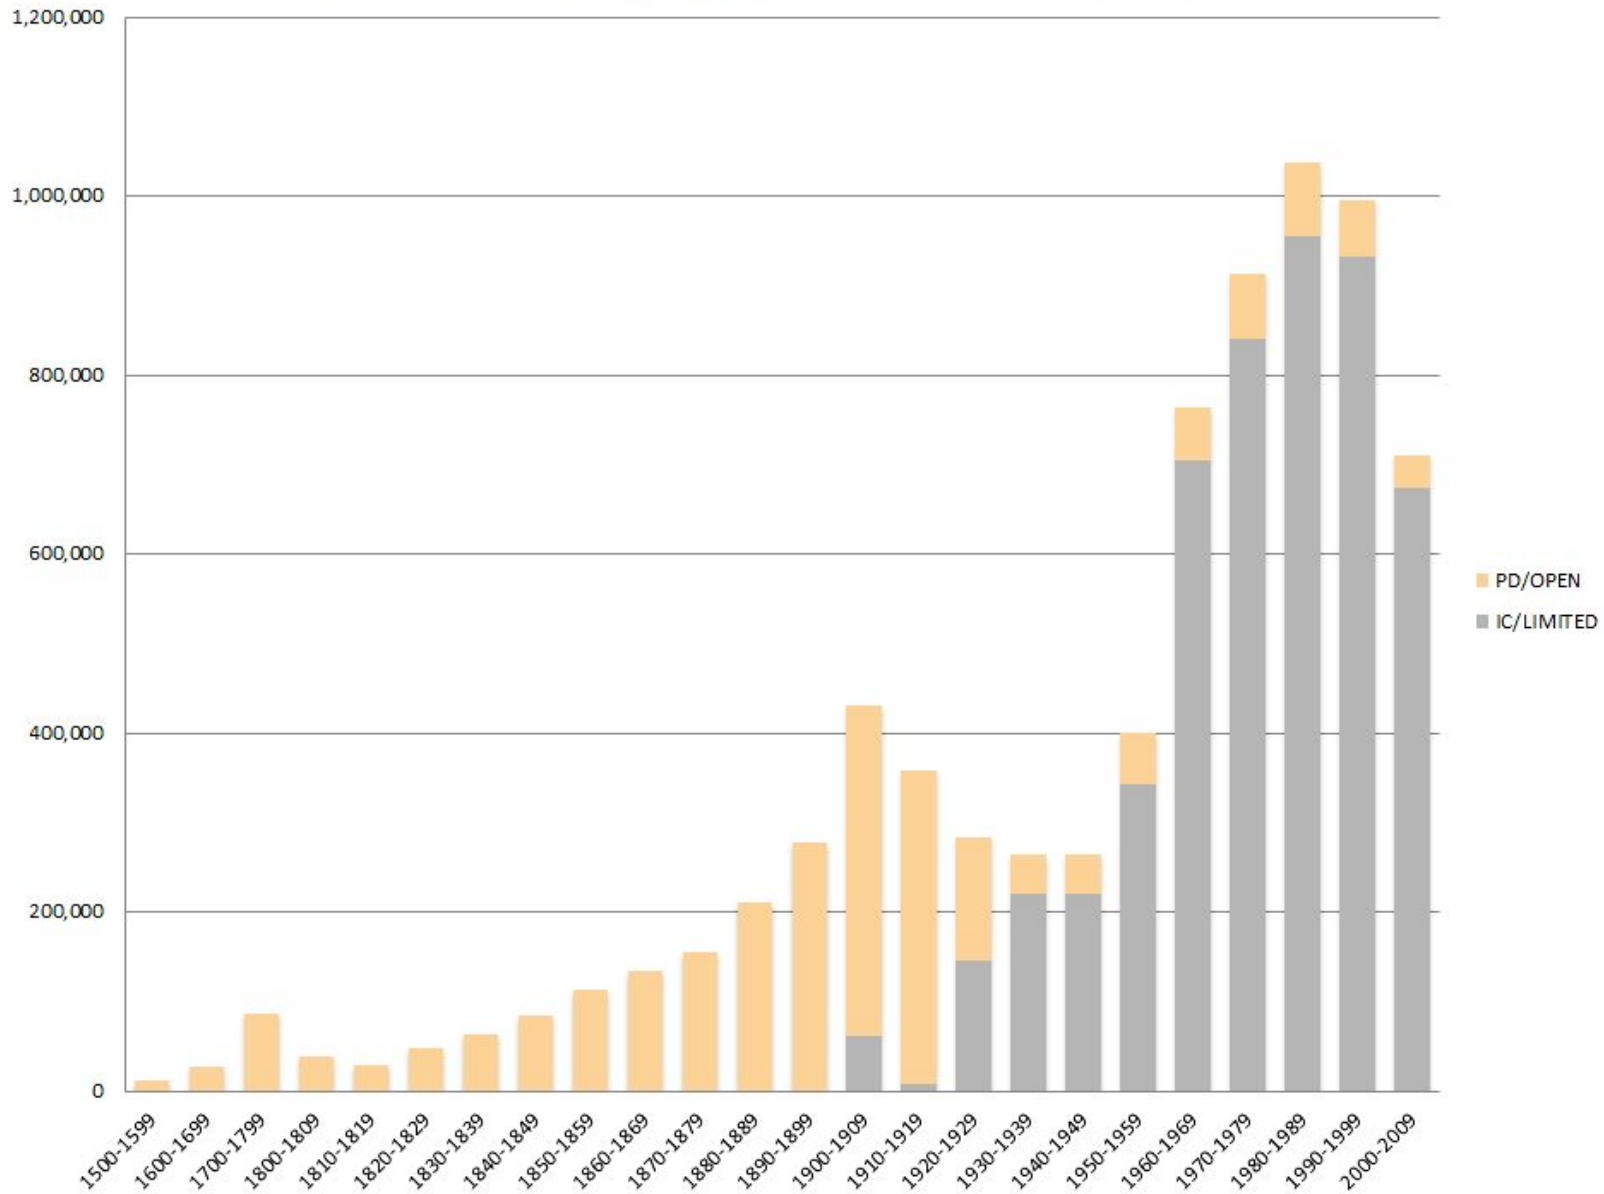

Distribution by Pub Date/Rights Status in HathiTrust, November 2016