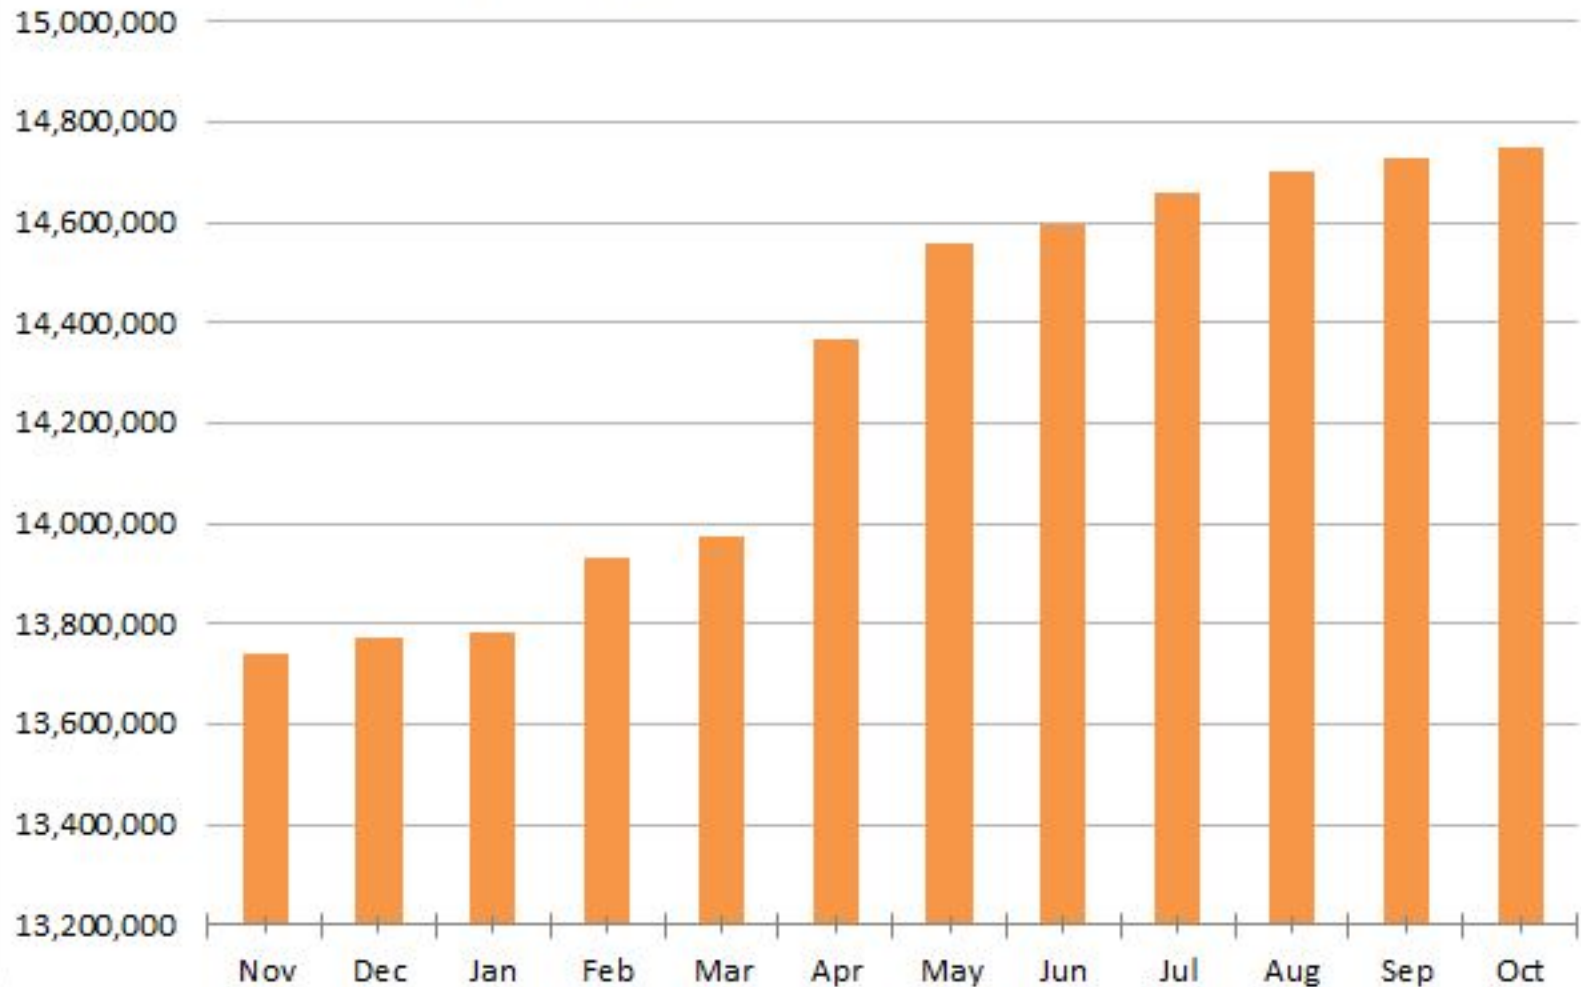

# Volumes in Collection: Nov. 2016

- 14,748,975 total items
  - 7.4 million book titles
  - 405,345 serial titles
  - 759,884 US federal government documents
  - 5.7 million items open (public domain & CC-licenses)

## Repository Growth Last 12 Months