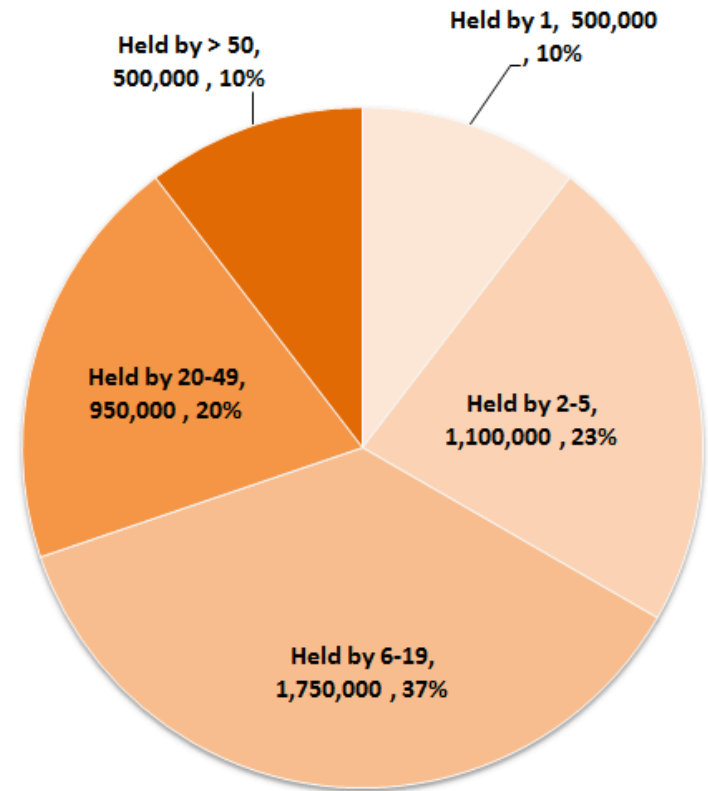

**40 of the 49 Retention Libraries
have signed the Shared Print
Agreement so far**

Shared Print Program

Total 4.8 million titles/OCNs committed by any of 49 Retention Libraries

4.8 million committed titles/OCNs held by 1 to 120 HathiTrust members