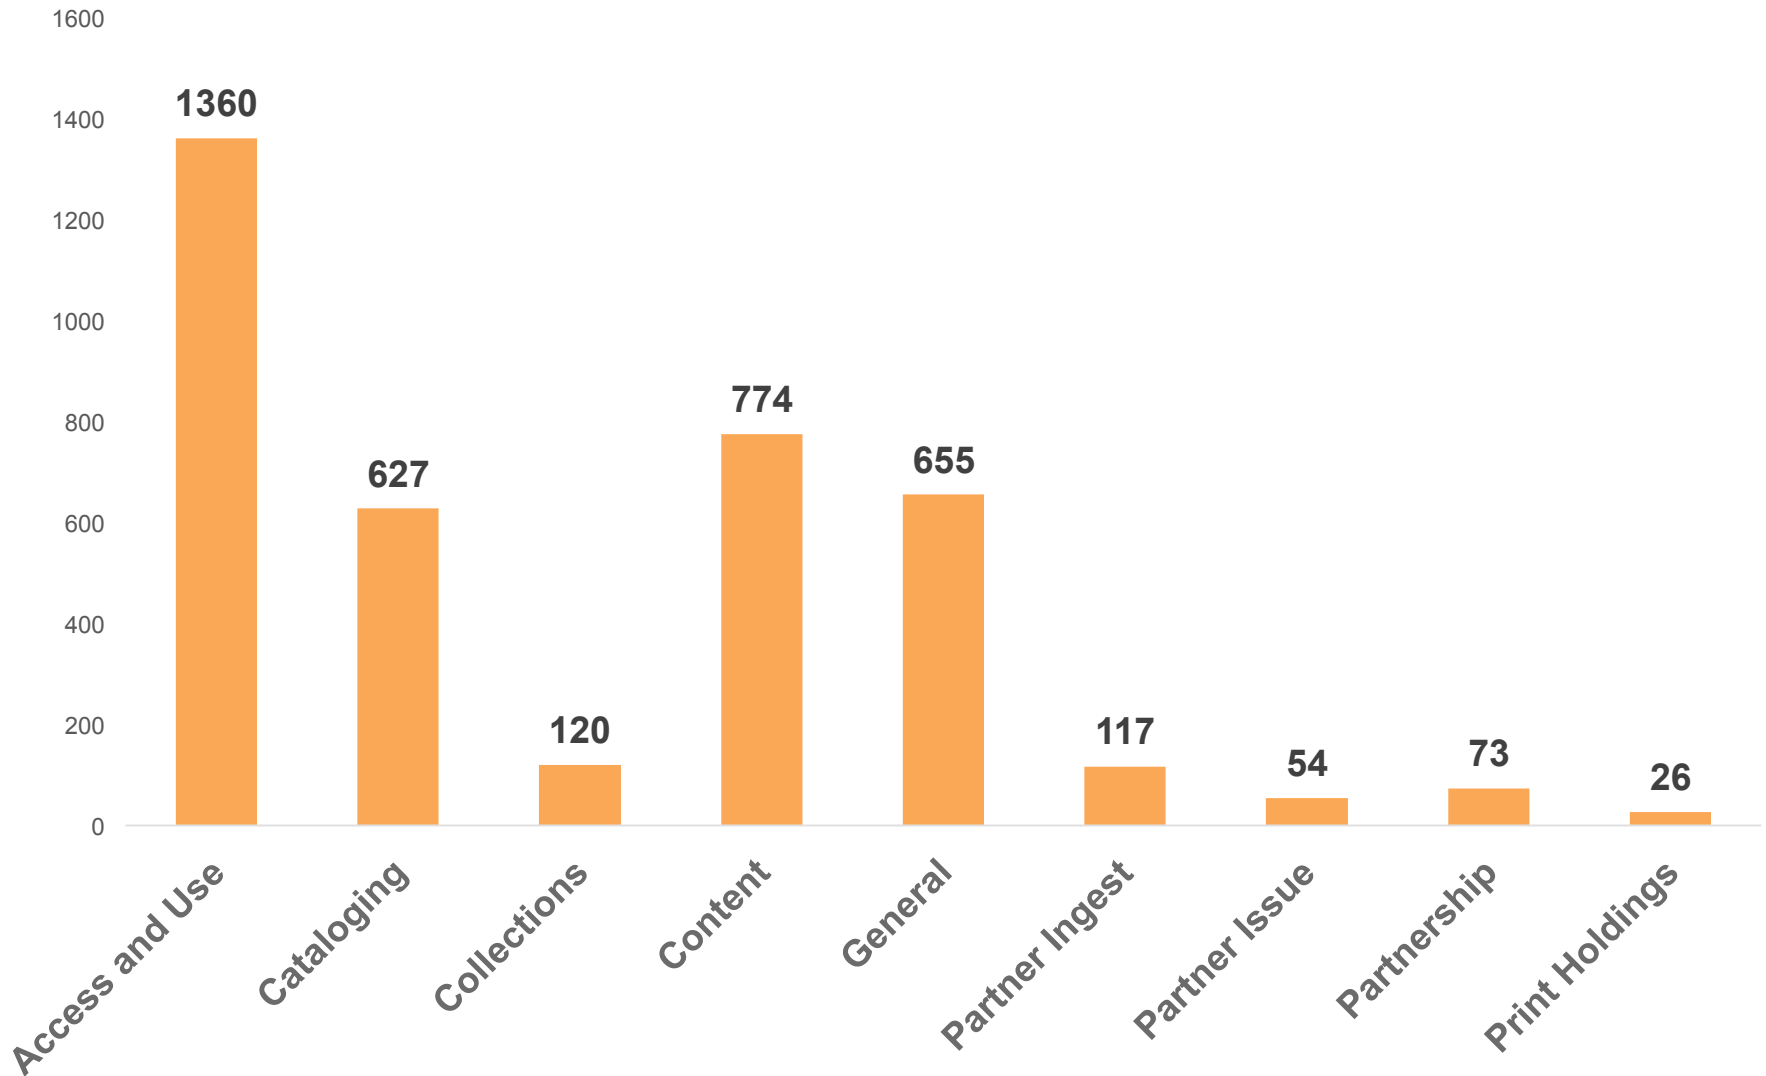

Types of User Support Requests Received