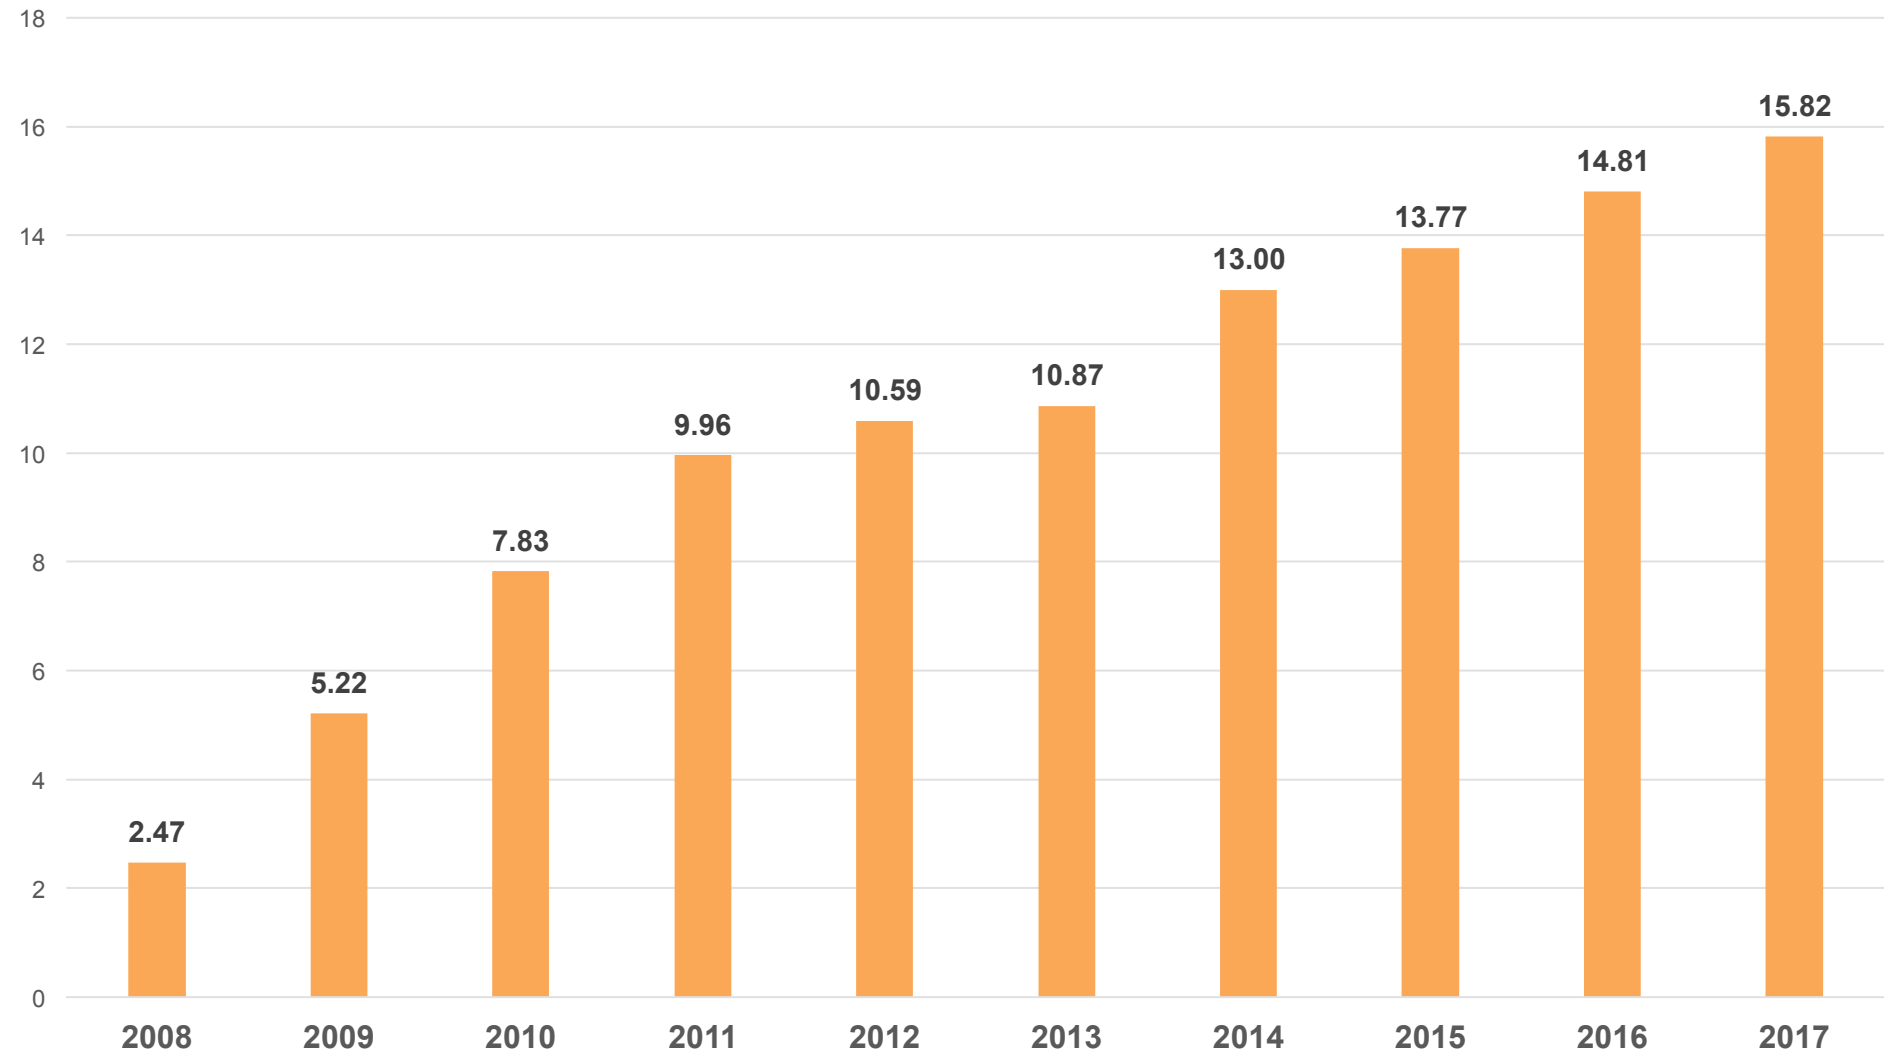

Growth of HathiTrust Collections (millions of volumes)