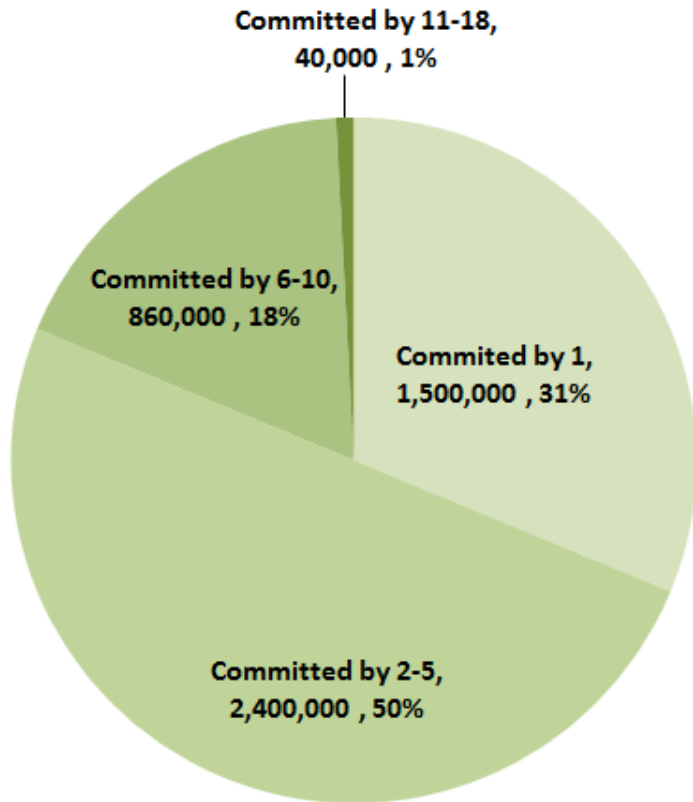

Shared Print Program

Total 4.8 million titles/OCNs committed by any of 49 Retention Libraries